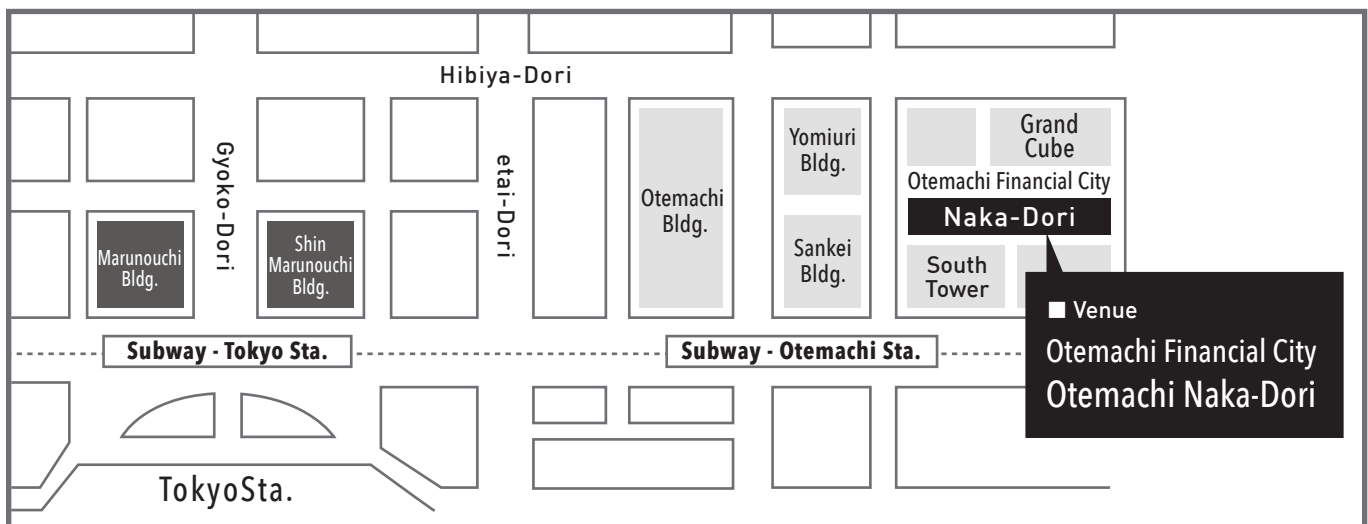

FIN/SUM AFTER PARTY

Thank you for joining us at FIN/SUM !

Date : September, 22 (Fri) 18:30-21:00 (18:00 Open)

Venue : Otemachi Naka-dori (Otemachi Financial City)

Charge : ¥ 2,000 (on-site payment)

Free entry with your FIN/SUM PASS!

* Approximately 12 minute walk from Marunouchi Building. By Metro: Marunouchi Line to Otemachi St. [metro 1 stop]